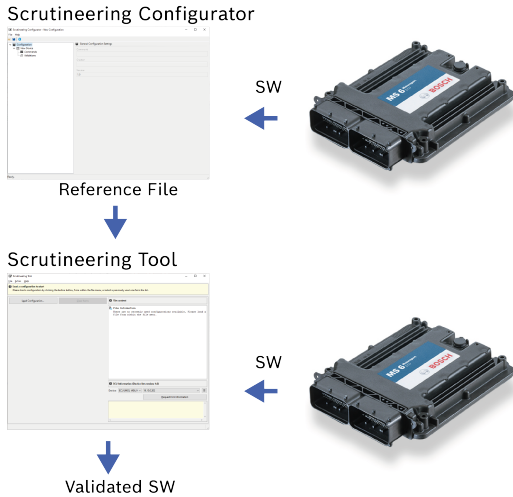

Scrutineering Configurator and Tool

- ▶ Verification of the ECU software content
- ▶ State of the art Hash algorithm SHA-256

The Scrutineering Configurator and Tool is a software package developed for teams and OEMs to validate the software content of Bosch Motorsport ECUs.

The Scrutineering Configurator creates the reference file required to check the software status of a control unit. All you need is a template file and the Bosch control unit prepared with the correct software. The template file can be configured and is provided by Bosch, please contact Bosch. The Scrutineering Tool checks the content of a control unit against the reference file.